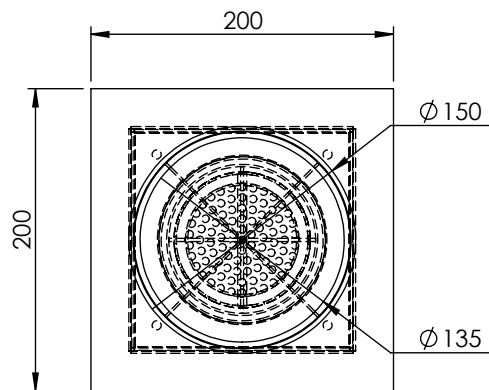

FRONT VIEW
SCALE 1:5 @ A4

TOP VIEW
SCALE 1:5 @ A4

SECTIONAL VIEW

CIRCULAR GULLY
75 mm VERTICAL OUTLET

Client:

Description:
CIRCULAR GULLY
75 mm VERTICAL OUTLET

THIS DRAWING REMAINS THE
PROPERTY OF OLYMPIC AND
MAY NOT BE COPIED,
REPRODUCED, LENT OR
DISCLOSED WITHOUT THEIR
EXPRESS PERMISSION

Drawn by: ctorralba
Date: 05/02/2008

Approved by:
Date:

UNLESS OTHERWISE SPECIFIED:
DIMENSIONS ARE IN MILLIMETERS