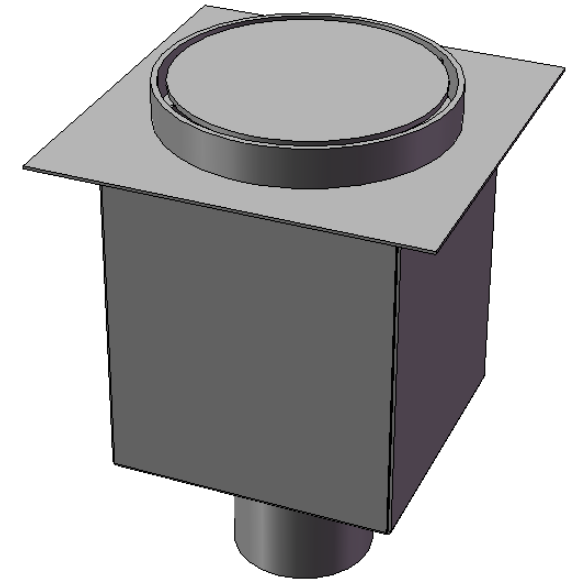

FRONT VIEW
SCALE 1:5 @ A4

TOP VIEW
SCALE 1:5 @ A4

SECTIONAL VIEW

CIRCULAR GULLY
75 mm VERTICAL OUTLET

Client:

Description:
CIRCULAR GULLY
75 mm VERTICAL OUTLET

THIS DRAWING REMAINS THE
PROPERTY OF OLYMPIC AND
MAY NOT BE COPIED,
REPRODUCED, LENT OR
DISCLOSED WITHOUT THEIR
EXPRESS PERMISSION

Drawn by: ctorralba
Date: 05/02/2008

Approved by:
Date:

UNLESS OTHERWISE SPECIFIED:
DIMENSIONS ARE IN MILLIMETERS