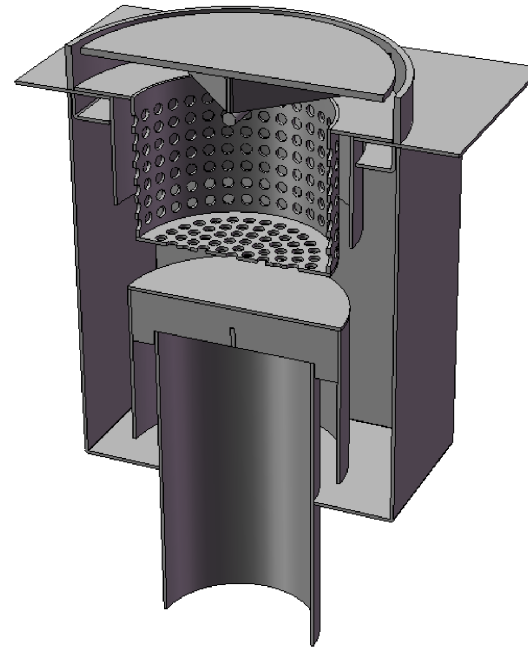

FRONT VIEW
SCALE 1:5 @ A4

TOP VIEW
SCALE 1:5 @ A4

SECTIONAL VIEW

CIRCULAR GULLY
75 mm VERTICAL OUTLET

Client:

Description:
CIRCULAR GULLY
75 mm VERTICAL OUTLET

THIS DRAWING REMAINS THE
PROPERTY OF OLYMPIC AND
MAY NOT BE COPIED,
REPRODUCED, LENT OR
DISCLOSED WITHOUT THEIR
EXPRESS PERMISSION

Drawn by: ctorralba
Date: 05/02/2008

Approved by:
Date:

UNLESS OTHERWISE SPECIFIED:
DIMENSIONS ARE IN MILLIMETERS