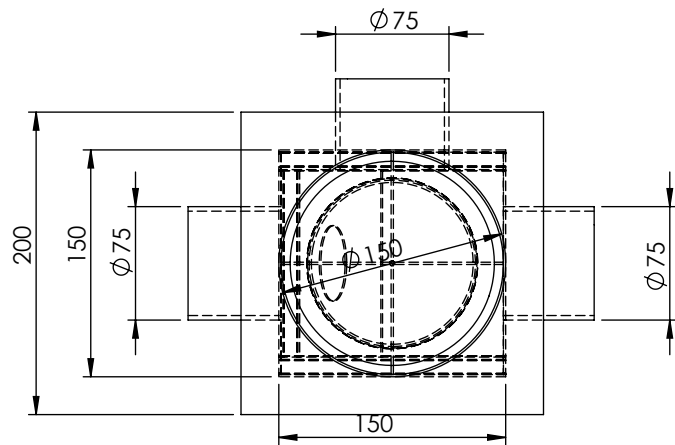

SIDE VIEW
SCALE 1:5

TOP VIEW
SCALE 1:5

Client:

Description:

CIRCULAR TOP
ATTACHMENT

THIS DRAWING REMAINS THE
PROPERTY OF OLYMPIC AND
MAY NOT BE COPIED,
REPRODUCED, LENT OR
DISCLOSED WITHOUT THEIR
EXPRESS PERMISSION

Drawn by: ctorralba

Date: 06/08/2007

Approved by:

Date:

UNLESS OTHERWISE SPECIFIED:
DIMENSIONS ARE IN MILLIMETERS

SHEET 1 OF 1