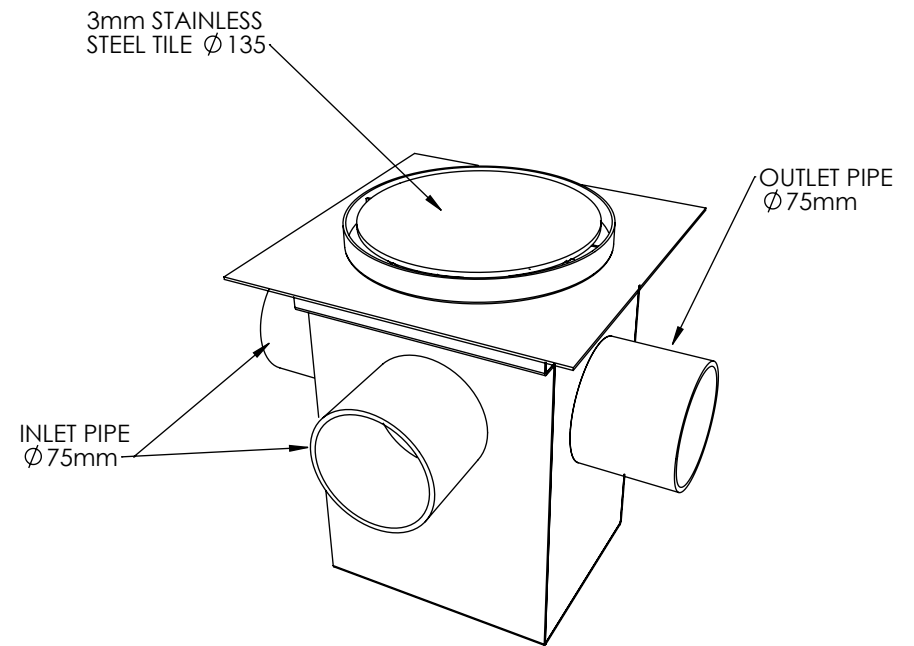

SIDE VIEW
SCALE 1:5

TOP VIEW
SCALE 1:5

Client:

Description:

CIRCULAR TOP
ATTACHMENT

THIS DRAWING REMAINS THE
PROPERTY OF OLYMPIC AND
MAY NOT BE COPIED,
REPRODUCED, LENT OR
DISCLOSED WITHOUT THEIR
EXPRESS PERMISSION

Drawn by: ctorralba

Date: 06/08/2007

Approved by:

Date:

UNLESS OTHERWISE SPECIFIED:
DIMENSIONS ARE IN MILLIMETERS

SHEET 1 OF 1