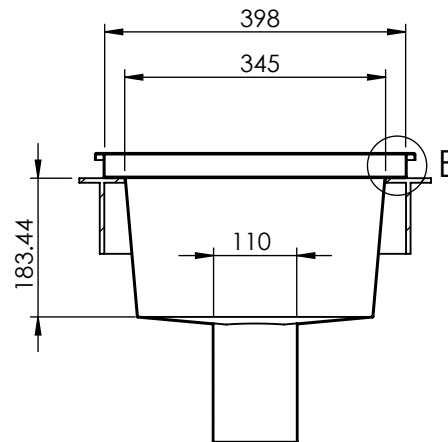

FRONT VIEW

ISOMETRIC

TOP VIEW

SECTION A-A

DETAIL B  
SCALE 1 : 1.5

Client:

Description:

THIS DRAWING REMAINS THE PROPERTY OF OLYMPIC AND MAY NOT BE COPIED, REPRODUCED, LENT OR DISCLOSED WITHOUT THEIR EXPRESS PERMISSION

Drawn by: ctorralba  
Date: 18/05/2007

Approved by:  
Date:

UNLESS OTHERWISE SPECIFIED:  
DIMENSIONS ARE IN MILLIMETERS

SHEET 1 OF 1