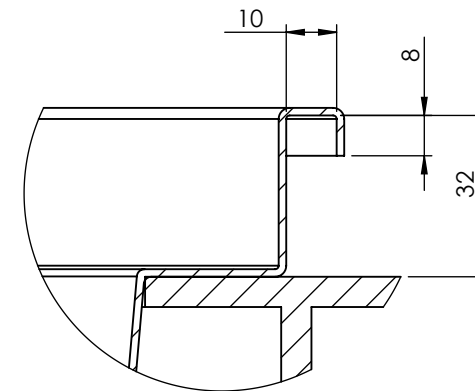

FRONT VIEW

ISOMETRIC

TOP VIEW

SECTION A-A

DETAIL B  
SCALE 1 : 1.5

Client:

Description:

THIS DRAWING REMAINS THE PROPERTY OF OLYMPIC AND MAY NOT BE COPIED, REPRODUCED, LENT OR DISCLOSED WITHOUT THEIR EXPRESS PERMISSION

Drawn by: ctorralba  
Date: 18/05/2007

Approved by:  
Date:

UNLESS OTHERWISE SPECIFIED:  
DIMENSIONS ARE IN MILLIMETERS

SHEET 1 OF 1